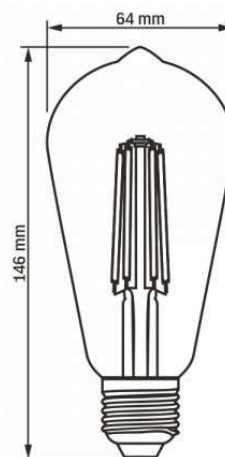

VIDEX®

VIDEX-E27-ST64-6W-FIL-DIM-NW

INDEX: VLE-ST64FD-06274

We reserve the right to make technical changes. The data contained in this material is not legally binding.

Allegro Opt Sp. z o.o., Handlowa 23, 05-120 Legionowo, Poland.

Date: 15.02.2023